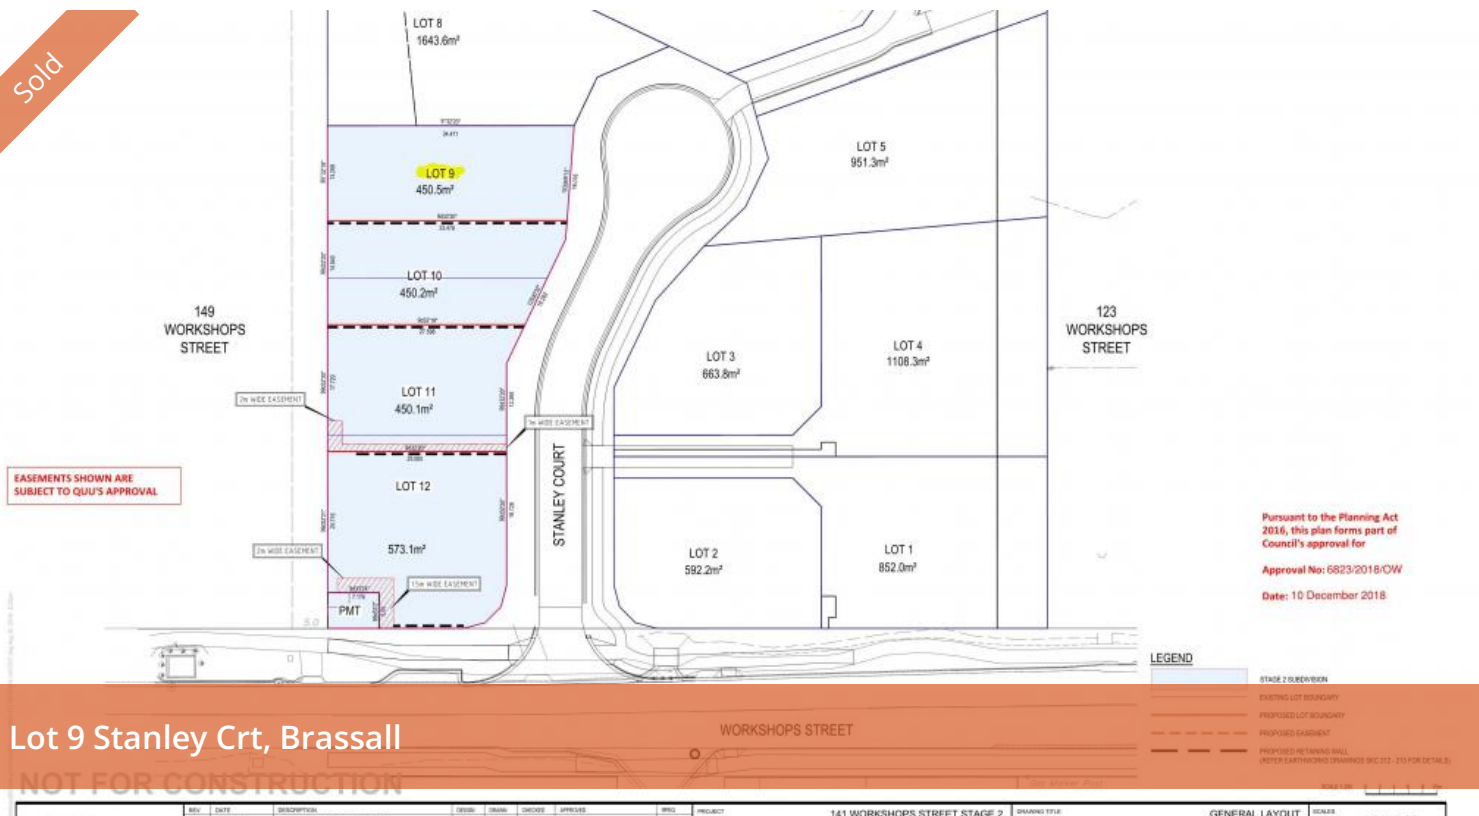

Sold

Soon to be level land at a great price!

These blocks in this lovely estate with mountain views, will soon be benched and retained and levelled ready for building.

Everyone is looking for flat land and we have some blocks coming up in this great area near to shops, parks, schools, transport, and a short drive to Ipswich town Centre.

450sq.m in a lovely area at a great price!!

And we can help you with house and land packages if wanted.

The lots are available for viewing now, and just waiting for benching and retaining.

Please drop in to the sales centre on site on the weekends or by appointment during the week.

The above information provided has been furnished to us by the vendor/s. We have not verified whether or not that information is accurate and do not have any belief in one way or the other in its accuracy. We do not accept any responsibility to any person for its accuracy and do no more than pass it on. All interested parties should make and rely upon their own inquiries in order to determine whether or not this information is in fact accurate.

450 m2

Price SOLD for $192,500

Property Type Residential

Property ID 177

Land Area 450 m2

Agent Details

Leonie Fassy - 0418766911

Office Details

Allied Realtors

16 Seabreeze Cct Deception Bay,
QLD, 4508 Australia
0418 766 911